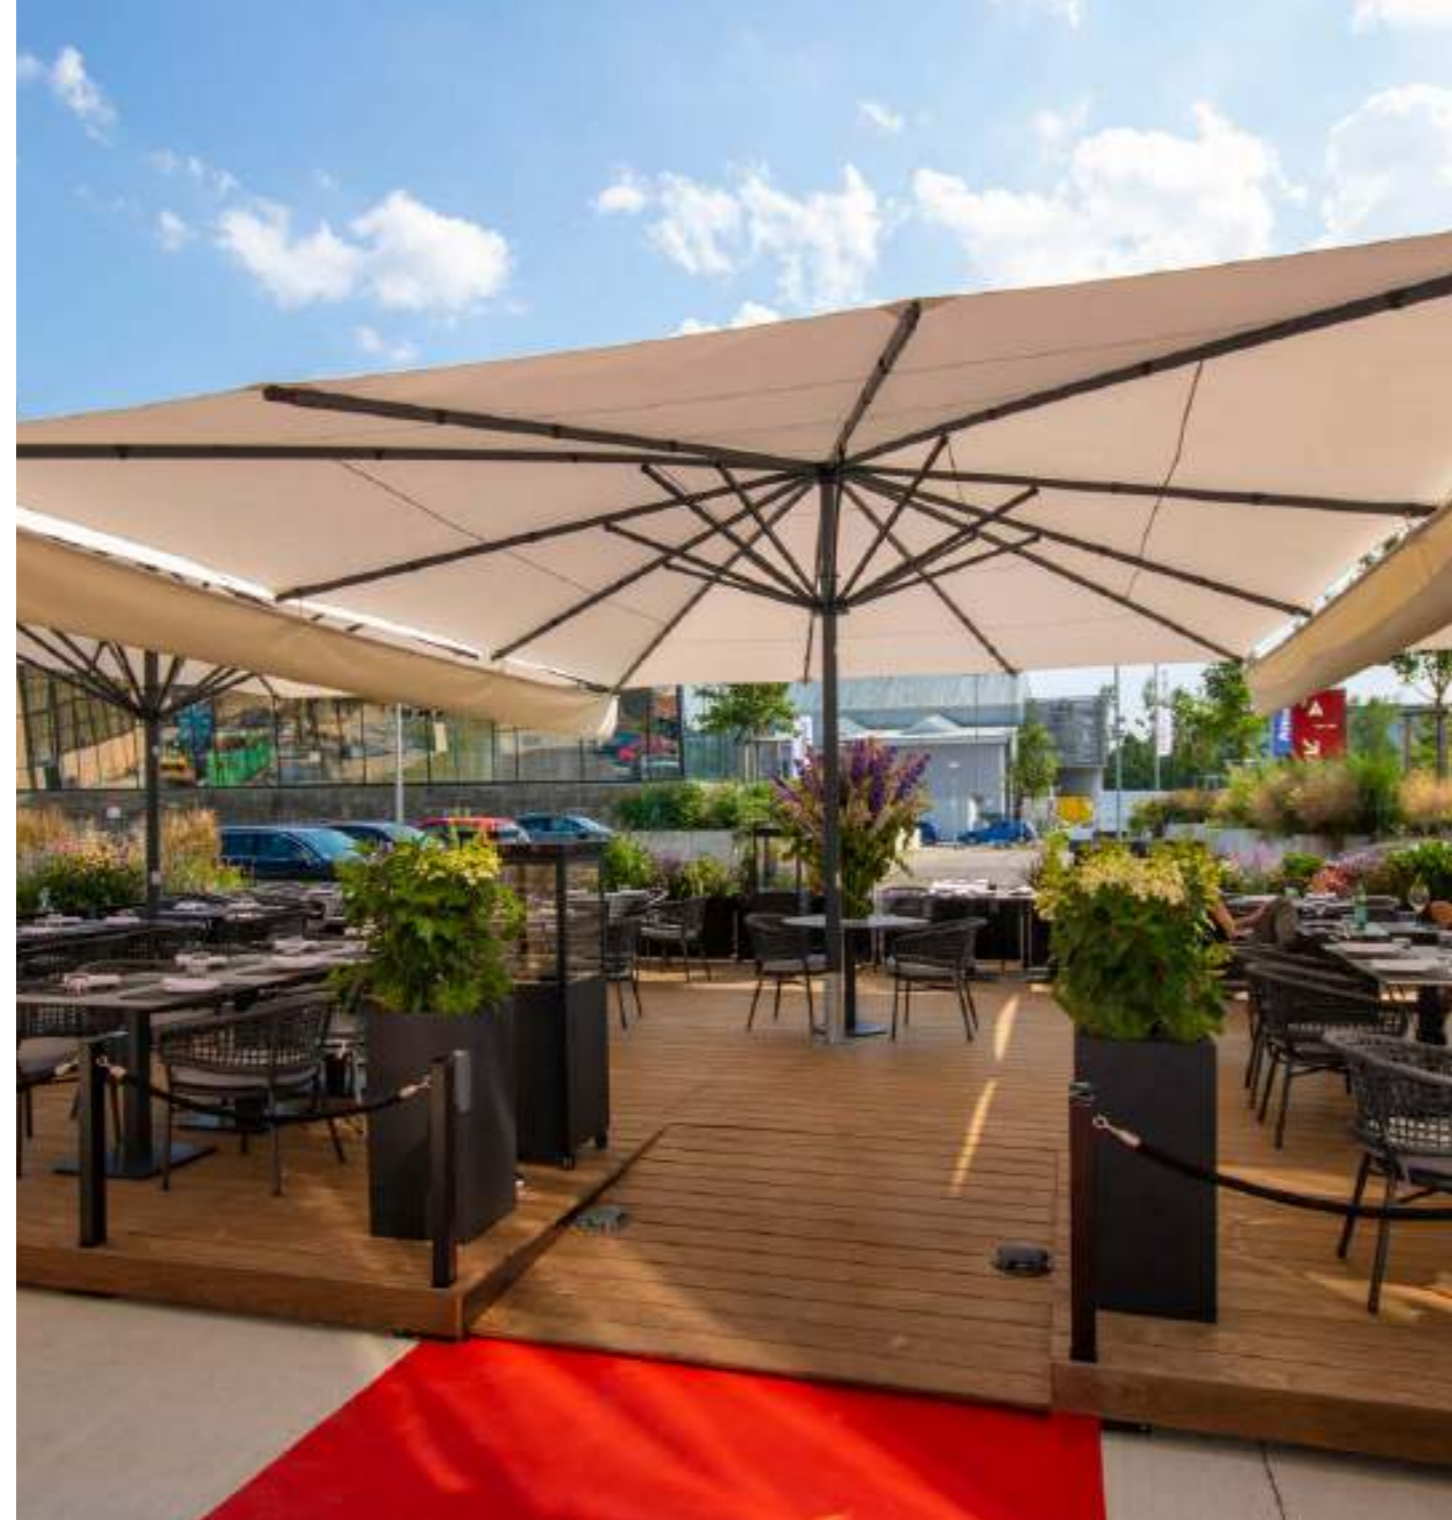

# ALBATROS

BIKINI  
BERLIN

ALBATROS 6,0 x 6,0 m

ALBATROS Ø 6,0 m

*Falling*

L'Apert'Thé

RESTAURANT  
STRANDLEBEN  
HOTEL

FILIUS 2,5 x 2,5 m

ALBATROS 3,5 x 5,0 m

**kostbar**

alpin spa  
Panorama  
HOTEL OBERJOCH

ALBATROS 5,0 x 5,85 m

ALBATROS 6,0 x 8,0 m

ALBATROS 4,0 x 8,0 m

**RMCC**  
RheinMain  
CongressCenter

ALBATROS 4,0 x 5,0 m

ALBATROS 5,0 x 5,85 m

Kuffler  
**bagutta**  
PIZZA CULTURE

ALBATROS 3,0 x 4,0 m

MARCCAIN